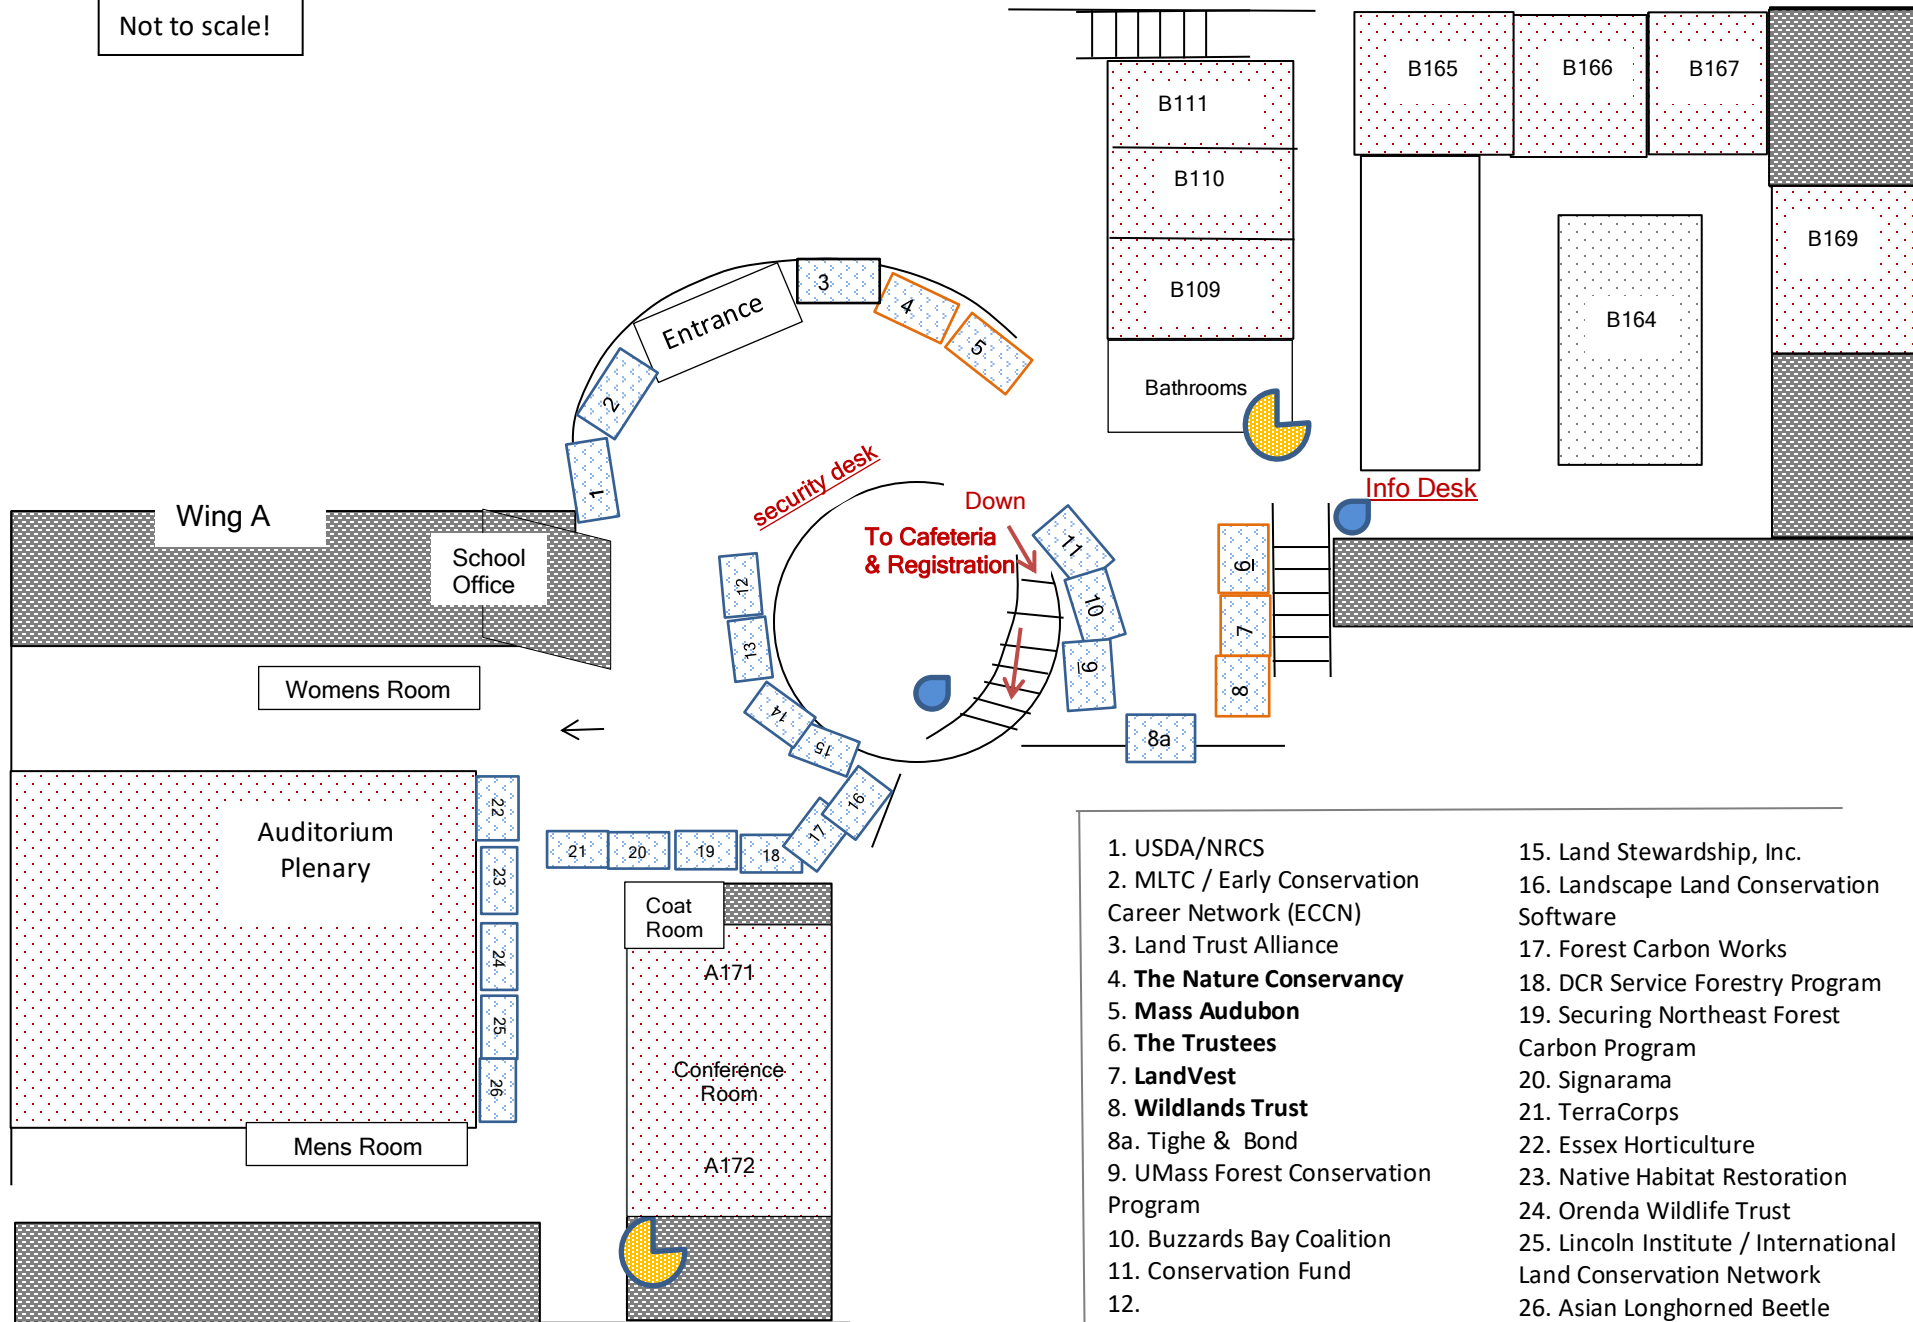

Not to scale!

Wing B - 1st Floor

- 1. USDA/NRCS
- 2. MLTC / Early Conservation Career Network (ECCN)
- 3. Land Trust Alliance
- 4. **The Nature Conservancy**
- 5. **Mass Audubon**
- 6. **The Trustees**
- 7. **LandVest**
- 8. **Wildlands Trust**
- 8a. Tighe & Bond
- 9. UMass Forest Conservation Program
- 10. Buzzards Bay Coalition
- 11. Conservation Fund
- 12.
- 13. Hancock Associates
- 14. New England Forestry Foundation
- 15. Land Stewardship, Inc.
- 16. Landscape Land Conservation Software
- 17. Forest Carbon Works
- 18. DCR Service Forestry Program
- 19. Securing Northeast Forest Carbon Program
- 20. Signarama
- 21. TerraCorps
- 22. Essex Horticulture
- 23. Native Habitat Restoration
- 24. Orenda Wildlife Trust
- 25. Lincoln Institute / International Land Conservation Network
- 26. Asian Longhorned Beetle Cooperative Eradication Program

KEY: Classroom & meeting space Exhibitor space Space not used for this conference Water bubbler Elevator (approximate)