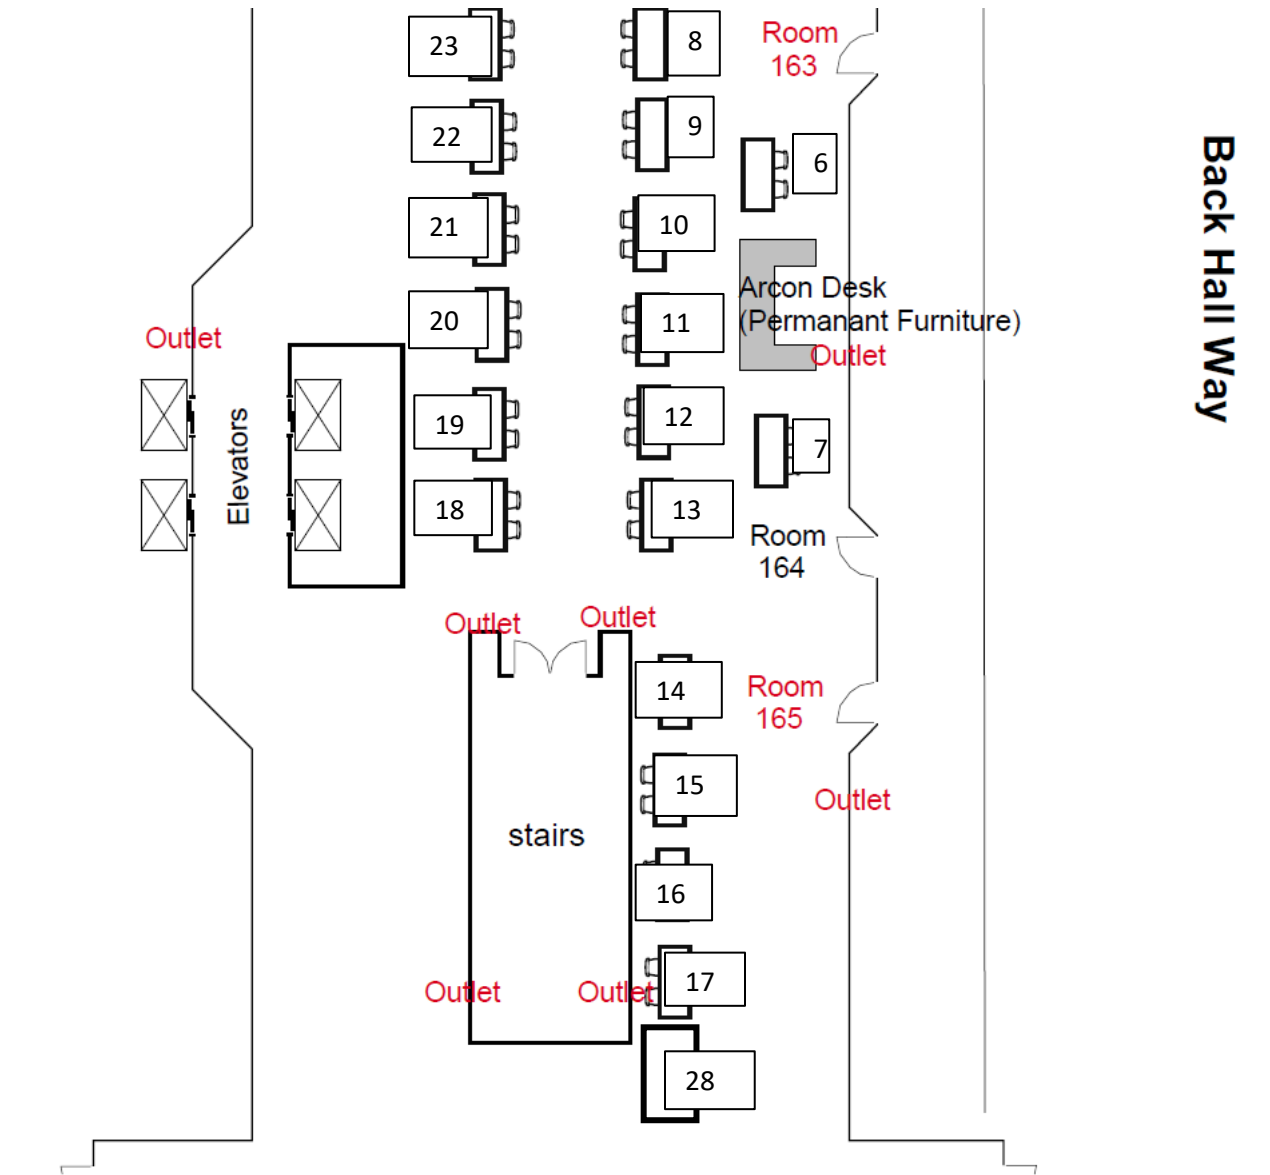

NEW = new exhibitor

- | | |
|--|--|
| <ul style="list-style-type: none"> 1. Mass Audubon 2. Buzzards Bay Coalition 3. Wildlands Trust 4. The Nature Conservancy 5. The Trustees | <ul style="list-style-type: none"> 27. ECCN (Early Conservation Career Network) & The Conway School (shared table) 26. Land Stewardship NEW 25. Mass Parks for All NEW 24. Wildlands&Woodlands + Harvard Forest NEW |
|--|--|